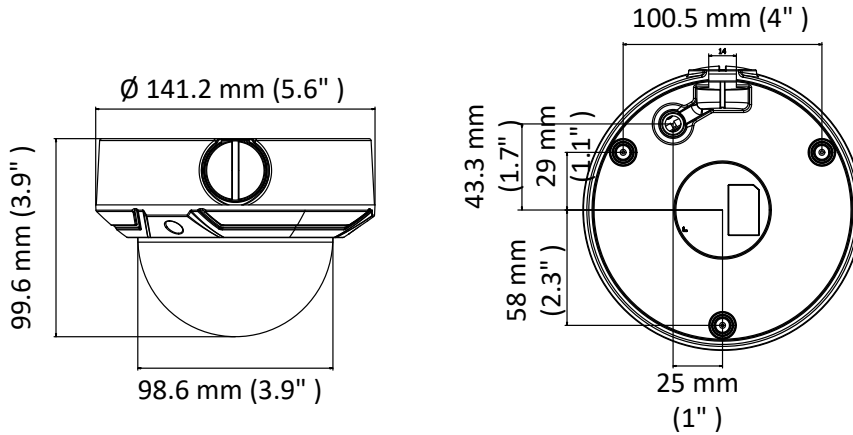

	802.1X, QoS, IPv6, UDP, Bonjour
General Function	One-key reset, anti-flicker, heartbeat, mirror, password protection, privacy mask, watermark
API	ONVIF (PROFILE S, PROFILE G), ISAPI
Simultaneous Live View	Up to 6 channels
User/Host	Up to 32 users 3 levels: Administrator, Operator and User
Client	iVMS-4200, iVMS-4500, iVMS-5200
Web Browser	IE8+, Chrome 31.0-44, Firefox 30.0-51, Safari 8.0+
Interface	
Communication Interface	1 RJ45 10M/100M self-adaptive Ethernet port
Video Output (Without -Z)	1Vp-p composite output (75 Ω/BNC)
General	
Operating Conditions	-30 °C to 50 °C (-22 °F to 122 °F), humidity: 95% or less (non-condensing)
Power Supply	12 VDC ± 25%, 5.5 mm coaxial power plug PoE (802.3af, class 3)
Power Consumption and Current	-Z: 12 VDC, 0.8 A, Max: 10 W; PoE: (802.3af, 36 V to 57 V), 0.4 A to 0.2 A, Max: 12 W -V: 12 VDC, 0.5 A, Max: 6 W; PoE: (802.3af, 36 V to 57 V), 0.3 A to 0.1 A, Max: 8 W
Protection Level	IP67, IK10
Material	Metal & Plastic
Dimensions	Camera: Ø 141.2 mm × 99.6 mm (Ø 5.6" × 3.9") With package: 140 mm × 140 mm × 154 mm (5.5" × 5.5" × 6.1")
Weight	Camera: approx. 830 g (1.8 lb.) With package: approx. 1070 g (2.4 lb.)

Available Model

HWI-D620H-V (2.8 mm to 12 mm), HWI-D620H-Z (2.8 mm to 12 mm)

Dimension

Accessory

DS-1227ZJ
In-ceiling Mount

DS-1273ZJ-135
Wall Mount

DS-1273ZJ-135B
Wall Mount

DS-1280ZJ-DM21
Junction Box